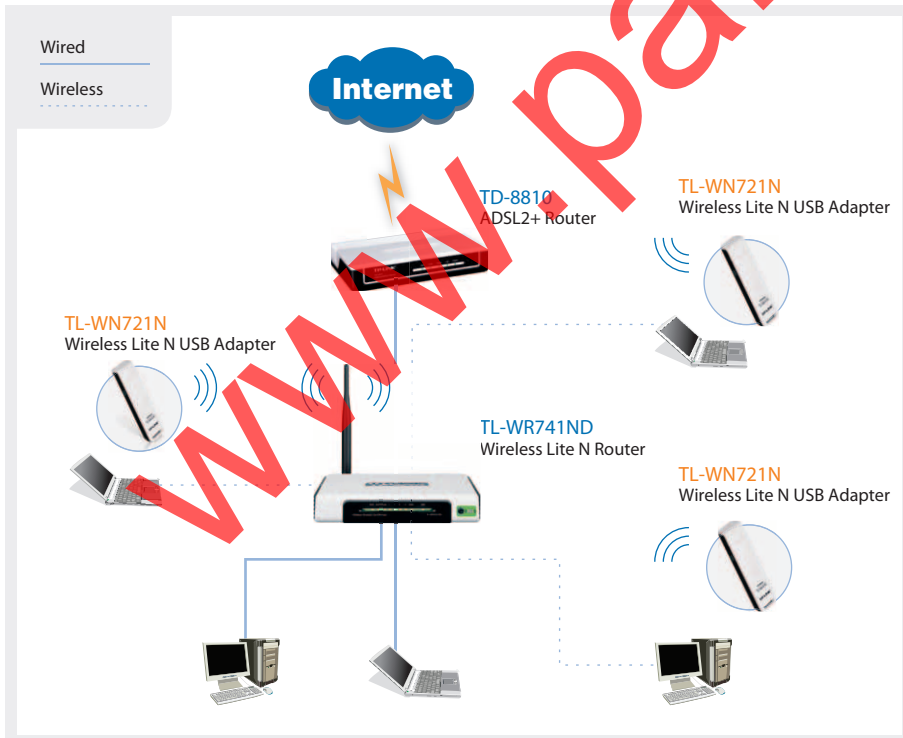

150Mbps Wireless Lite N USB Adapter TL-WN721N

Enables significantly greater connection reliability, even as in noisy environment

Get maximum performance using together with 11n products

Effortless wireless security setup with Quick Secure Setup (QSS)

Description:

The TP-LINK Wireless Lite N USB Adapter TL-WN721N is a wireless client which delivers up to 150Mbps wireless transmitting rates for your desktop computer. The wireless adapter enables reliable wireless connection to handle even High-Definition (HD) video streams. You can share a high-speed internet connection, play delay sensitive online games, stream voice/audio by using the TL-WN721N together with a draft 802.11n wireless router (TL-WR741ND & TL-WR740N recommended).

Diagram:

Features:

- USB 2.0 interface
- Portable design
- Provides Infrastructure and Ad-Hoc modes
- 150Mbps wireless transmission rate
- Effortless wireless security setup with Quick Secure Setup (QSS)
- Supports WEP encryptions, as well as WPA/WPA2 and WPA-PSK/WPA2-PSK encryptions and mechanisms
- Supports Roaming technology, guarantees efficient wireless connections
- Supports Windows 7/Vista/XP/2000